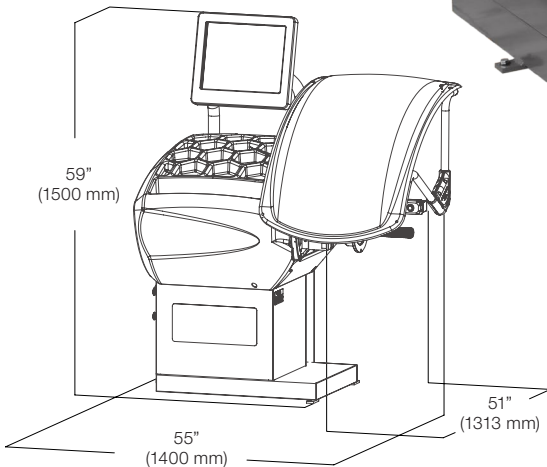

CEMB[®] USA

ER73TD

SPOTTER

- **STATIC UNBALANCE ALWAYS DISPLAYED ON SCREEN**
for full-time accuracy

CEMB® PATENT

- **VDD Virtual Direct Drive**
Quick measurement system
- **NEW AUTOMATIC ARM**
to measure automatically diameters up to 30"
- **EMS RUNOUT SONAR (optional):**
Automatic and quick radial runout measurement with sonar during normal balancing cycle
- **ELECTROMAGNETIC BRAKE**
holds the wheel in position
- **Designed especially for tire dealers**

- **WIDTH SONAR 3D**
for automatic measurement of wheel width
- **Made in ITALY**
- **LED**
to light the work space inside the rim

- **SPOTTER LASER SYSTEM**
Fully automatic spot-on laser for best and quickest correction possible (no manual operations)

Power requirements	110 VAC or 220 VAC, 50/60 Hz, 1 ph
Balancing speed	100 rpm
Measuring cycle for 15 kg (33 lbs) wheel	4.7 s
Unbalance resolution	< 0.01 oz (<1 g)
Rim width setting range	1.5" - 20" (40 - 510 mm)
Rim diameter setting range	10" - 30" (265 - 765 mm)
Max. tire diameter	42" (1,067 mm)
Max. wheel weight	165 lbs (75 Kg)
Shaft diameter	40 mm
Machine weight	390 lbs (177 Kg)